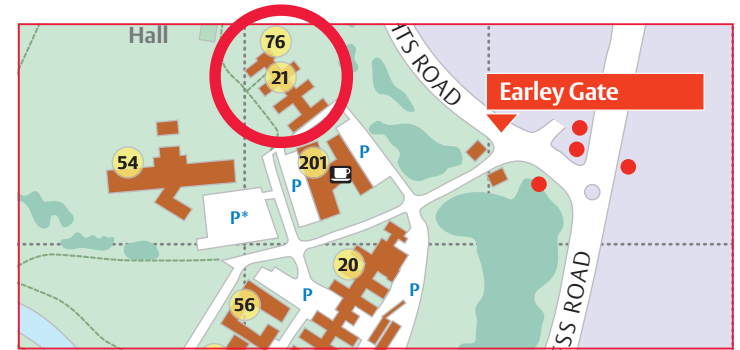

DESIGN & PRINT STUDIO

Building 21 or 'TOB2'

2 Earley Gate
Whiteknights
PO Box 239
Reading RG6 6AU
Sat Nav: RG6 6BU

0118 378 8085
dps@reading.ac.uk

For a larger map, please visit www.reading.ac.uk/maps

← Delivery entrance (step free)

Key areas/rooms on this floor

B5A	Reprographics
C3B	Production office