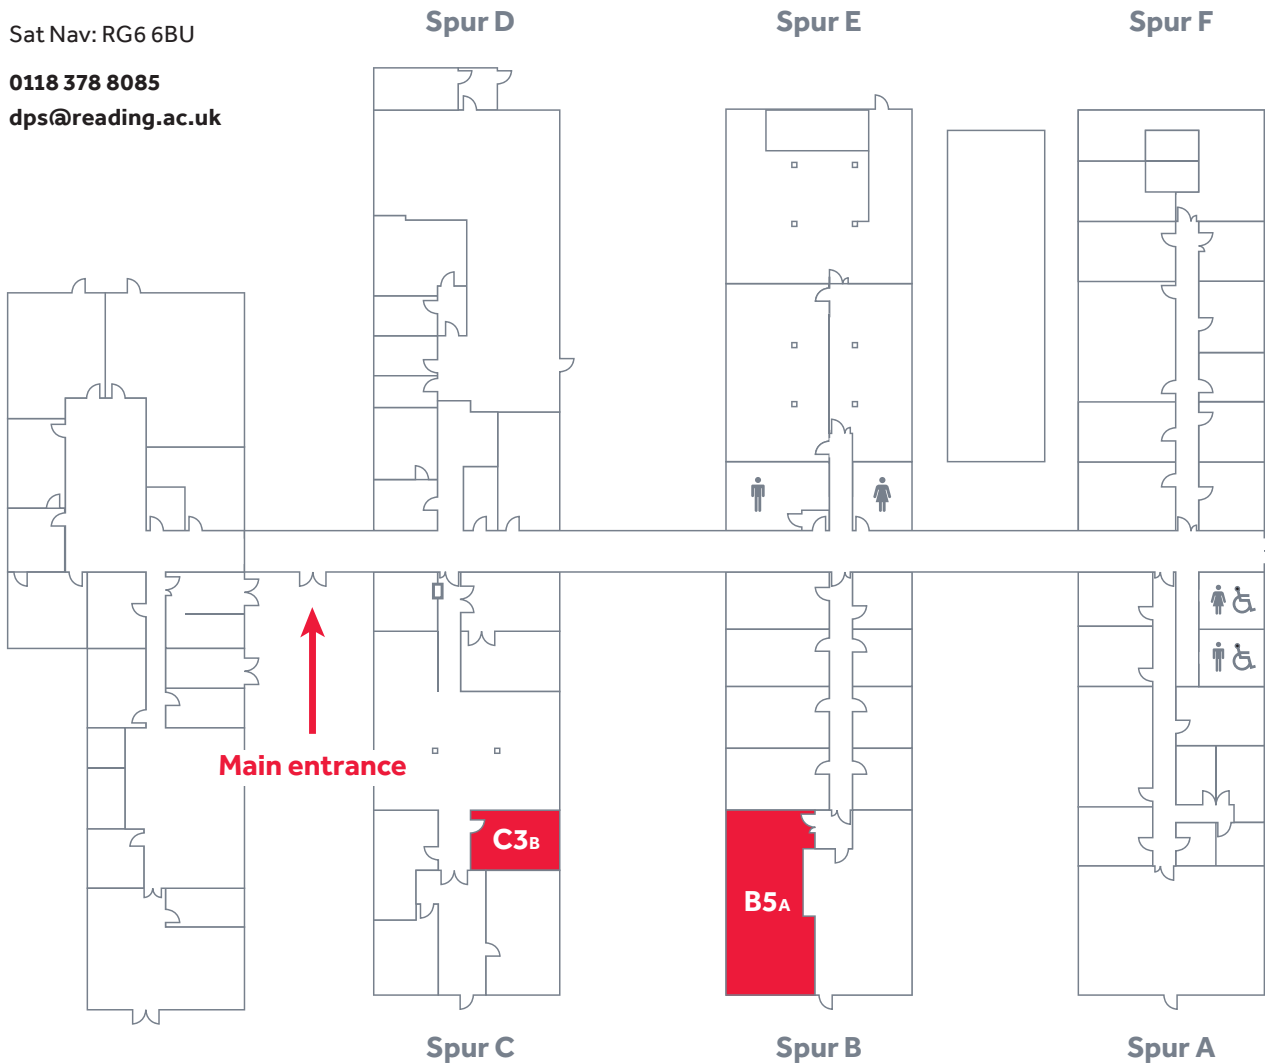

DESIGN & PRINT STUDIO

Building 21 or 'TOB2'

2 Earley Gate
Whiteknights
PO Box 239
Reading RG6 6AU
Sat Nav: RG6 6BU

0118 378 8085
dps@reading.ac.uk

For a larger map, please visit www.reading.ac.uk/maps

← Delivery entrance (step free)

Key areas/rooms on this floor

B5A	Reprographics
C3B	Production office